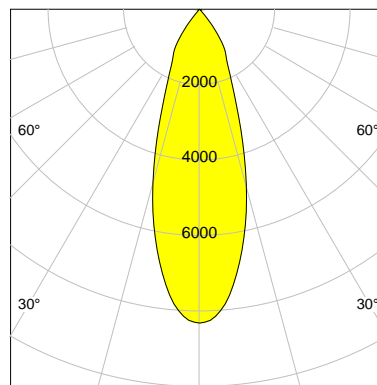

REFLECTOR

Technology	ULTRA
Material	Miro 4 Silver
FWHM	33°
FWTM	71°