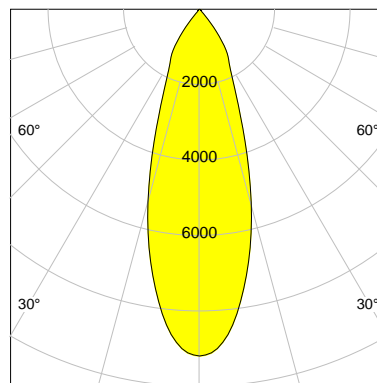

REFLECTOR

Technology	ULTRA
Material	Miro 4 Silver
FWHM	33°
FWTM	71°