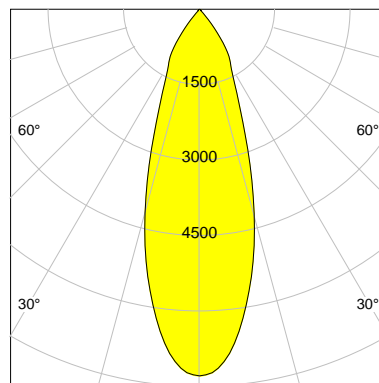

REFLECTOR

Technology	ULTRA
Material	Miro 4 Silver
FWHM	33°
FWTM	71°