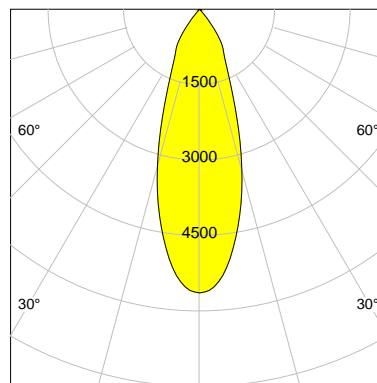

DESCRIPTION

Type	Track Spotlight
Article-number	141279L11591
Colour	silver
Energy Consumption	17.1 W
Efficiency	144 lm/W
Luminous Flux	2453 lm
Current (sec)	450 mA
Protection Class	IP 20
Energy-Label	C
Cooling	Passive

LED

Color Temperature	3000K
Color Rendering	CRI 90
LES	15
Color Tolerance	2-Step McAdam
Planckian Curve	BBBL
Spectrum	Premium White G7 HE+
Photobiological safety	RG1

ELECTRICAL

Power Supply	220-240, 50-60Hz
Safety Class	2
Startup Time	< 1s
Overload- / Shortcircuit Protection	
Wiring / Adapter	3-Phase Adapter
Max Luminaires MCB	B16A 27 pcs
Tracks	Global Stucchi Eutrac

Control

Control	On/Off
---------	--------

REFLECTOR

Technology	ULTRA
Material	Miro 4 Silver
FWHM	33°
FWTM	71°

I-max : 5635 cd *

UGR : 21.1 (4H/8H - 70/50/20)

H/m	D/m	E _{max} /lx/klm *
1.0	0.6	2297
2.0	1.2	574
3.0	1.8	255
4.0	2.4	144