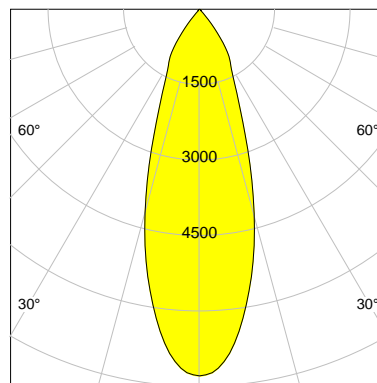

DESCRIPTION

Type	Track Spotlight
Article-number	141279L11594
Colour	silver
Energy Consumption	23.2 W
Efficiency	137 lm/W
Luminous Flux	3171 lm
Current (sec)	600 mA
Protection Class	IP 20
Energy-Label	C
Cooling	Passive

LED

Color Temperature	3000K
Color Rendering	CRI 90
LES	15
Color Tolerance	2-Step McAdam
Planckian Curve	BBBL
Spectrum	Premium White G7 HE+
Photobiological safety	RG1

ELECTRICAL

Power Supply	220-240, 50-60Hz
Safety Class	2
Startup Time	< 1s
Overload- / Shortcircuit Protection	
Wiring / Adapter	3-Phase Adapter
Max Luminaires MCB	B16A 27 pcs
Tracks	Global Stucchi Eutrac

Control

Control	On/Off
---------	--------

REFLECTOR

Technology	ULTRA
Material	Miro 4 Silver
FWHM	33°
FWTM	71°

I-max : 7284 cd *

UGR : 22.0 (4H/8H - 70/50/20)

H/m	D/m	E _{max} /lx/klm *
1.0	0.6	2297
2.0	1.2	574
3.0	1.8	255
4.0	2.4	144