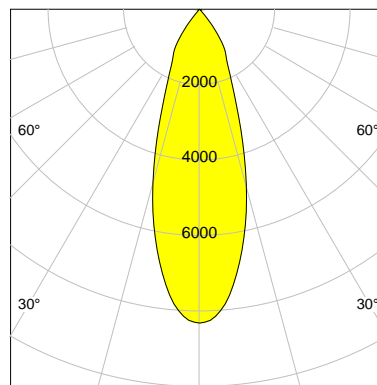

DESCRIPTION

Type	Track Spotlight
Article-number	141279L11595
Colour	silver
Energy Consumption	27.4 W
Efficiency	132 lm/W
Luminous Flux	3618 lm
Current (sec)	700 mA
Protection Class	IP 20
Energy-Label	D
Cooling	Passive

LED

Color Temperature	3000K
Color Rendering	CRI 90
LES	15
Color Tolerance	2-Step McAdam
Planckian Curve	BBBL
Spectrum	Premium White G7 HE+
Photobiological safety	RG1

ELECTRICAL

Power Supply	220-240, 50-60Hz
Safety Class	2
Startup Time	< 1s
Overload- / Shortcircuit Protection	
Wiring / Adapter	3-Phase Adapter
Max Luminaires MCB	B16A 27 pcs
Tracks	Global Stucchi Eutrac

Control

Control	On/Off
---------	--------

REFLECTOR

Technology	ULTRA
Material	Miro 4 Silver
FWHM	33°
FWTM	71°

I-max : 8311 cd *

UGR : 22.4 (4H/8H - 70/50/20)

H/m	D/m	E _{max} /lx/klm *
1.0	0.6	2297
2.0	1.2	574
3.0	1.8	255
4.0	2.4	144