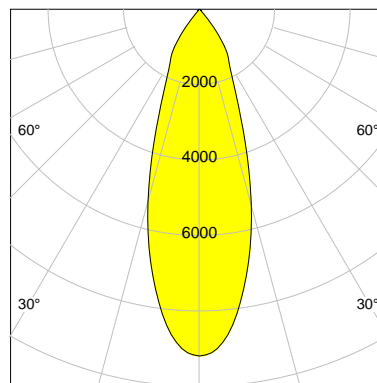

DESCRIPTION

Type	Track Spotlight
Article-number	141279L11596
Colour	silver
Energy Consumption	31.8 W
Efficiency	126 lm/W
Luminous Flux	3998 lm
Current (sec)	800 mA
Protection Class	IP 20
Energy-Label	D
Cooling	Passive

LED

Color Temperature	3000K
Color Rendering	CRI 90
LES	15
Color Tolerance	2-Step McAdam
Planckian Curve	BBBL
Spectrum	Premium White G7 HE+
Photobiological safety	RG1

ELECTRICAL

Power Supply	220-240, 50-60Hz
Safety Class	2
Startup Time	< 1s
Overload- / Shortcircuit Protection	
Wiring / Adapter	3-Phase Adapter
Max Luminaires MCB	B16A 27 pcs
Tracks	Global Stucchi Eutrac

Control

Control	On/Off
---------	--------

REFLECTOR

Technology	ULTRA
Material	Miro 4 Silver
FWHM	33°
FWTM	71°

I-max : 9184 cd *

UGR : 22.8 (4H/8H - 70/50/20)

H/m	D/m	E _{max} /lx/klm *
1.0	0.6	2297
2.0	1.2	574
3.0	1.8	255
4.0	2.4	144