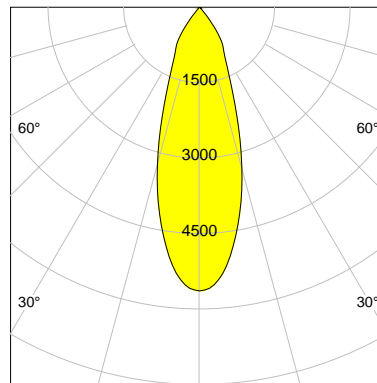

DESCRIPTION

Type	Track Spotlight
Article-number	141279L11597
Colour	black
Energy Consumption	17.1 W
Efficiency	144 lm/W
Luminous Flux	2453 lm
Current (sec)	450 mA
Protection Class	IP 20
Energy-Label	C
Cooling	Passive

LED

Color Temperature	3000K
Color Rendering	CRI 90
LES	15
Color Tolerance	2-Step McAdam
Planckian Curve	BBBL
Spectrum	Premium White G7 HE+
Photobiological safety	RG1

ELECTRICAL

Power Supply	220-240, 50-60Hz
Safety Class	2
Startup Time	< 1s
Overload- / Shortcircuit Protection	
Wiring / Adapter	3-Phase Adapter
Max Luminaires MCB	B16A 27 pcs
Tracks	Global Stucchi Eutrac

Control

Control	On/Off
---------	--------

REFLECTOR

Technology	ULTRA
Material	Miro 4 Silver
FWHM	33°
FWTM	71°

I-max : 5635 cd *

UGR : 21.1 (4H/8H - 70/50/20)

H/m	D/m	E _{max} /lx/klm *
1.0	0.6	2297
2.0	1.2	574
3.0	1.8	255
4.0	2.4	144