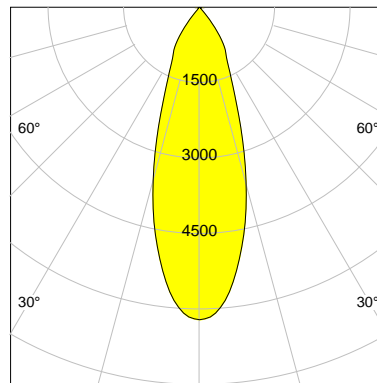

DESCRIPTION

Type	Track Spotlight
Article-number	141279L11598
Colour	black
Energy Consumption	19.1 W
Efficiency	142 lm/W
Luminous Flux	2702 lm
Current (sec)	500 mA
Protection Class	IP 20
Energy-Label	C
Cooling	Passive

LED

Color Temperature	3000K
Color Rendering	CRI 90
LES	15
Color Tolerance	2-Step McAdam
Planckian Curve	BBBL
Spectrum	Premium White G7 HE+
Photobiological safety	RG1

ELECTRICAL

Power Supply	220-240, 50-60Hz
Safety Class	2
Startup Time	< 1s
Overload- / Shortcircuit Protection	
Wiring / Adapter	3-Phase Adapter
Max Luminaires MCB	B16A 27 pcs
Tracks	Global Stucchi Eutrac

Control

Control	On/Off
---------	--------

REFLECTOR

Technology	ULTRA
Material	Miro 4 Silver
FWHM	33°
FWTM	71°

I-max : 6207 cd *

UGR : 21.4 (4H/8H - 70/50/20)

H/m	D/m	E _{max} /lx/klm *
1.0	0.6	2297
2.0	1.2	574
3.0	1.8	255
4.0	2.4	144