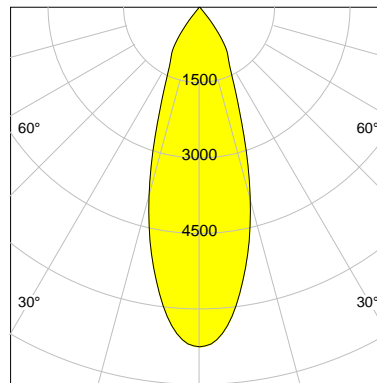

REFLECTOR

Technology	ULTRA
Material	Miro 4 Silver
FWHM	33°
FWTM	71°