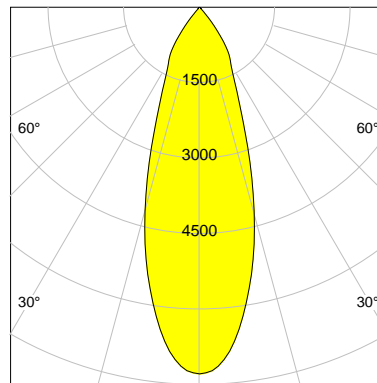

DESCRIPTION

Type	Track Spotlight
Article-number	141279L11600
Colour	black
Energy Consumption	23.2 W
Efficiency	137 lm/W
Luminous Flux	3171 lm
Current (sec)	600 mA
Protection Class	IP 20
Energy-Label	C
Cooling	Passive

LED

Color Temperature	3000K
Color Rendering	CRI 90
LES	15
Color Tolerance	2-Step McAdam
Planckian Curve	BBBL
Spectrum	Premium White G7 HE+
Photobiological safety	RG1

ELECTRICAL

Power Supply	220-240, 50-60Hz
Safety Class	2
Startup Time	< 1s
Overload- / Shortcircuit Protection	
Wiring / Adapter	3-Phase Adapter
Max Luminaires MCB	B16A 27 pcs
Tracks	Global Stucchi Eutrac

Control

Control	On/Off
---------	--------

REFLECTOR

Technology	ULTRA
Material	Miro 4 Silver
FWHM	33°
FWTM	71°

I-max : 7284 cd *

UGR : 22.0 (4H/8H - 70/50/20)

H/m	D/m	E _{max} /lx/klm *
1.0	0.6	2297
2.0	1.2	574
3.0	1.8	255
4.0	2.4	144