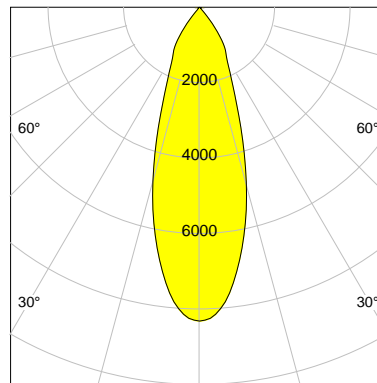

DESCRIPTION

Type	Track Spotlight
Article-number	141279L11601
Colour	black
Energy Consumption	27.4 W
Efficiency	132 lm/W
Luminous Flux	3618 lm
Current (sec)	700 mA
Protection Class	IP 20
Energy-Label	D
Cooling	Passive

LED

Color Temperature	3000K
Color Rendering	CRI 90
LES	15
Color Tolerance	2-Step McAdam
Planckian Curve	BBBL
Spectrum	Premium White G7 HE+
Photobiological safety	RG1

ELECTRICAL

Power Supply	220-240, 50-60Hz
Safety Class	2
Startup Time	< 1s
Overload- / Shortcircuit Protection	
Wiring / Adapter	3-Phase Adapter
Max Luminaires MCB	B16A 27 pcs
Tracks	Global Stucchi Eutrac

Control

Control	On/Off
---------	--------

REFLECTOR

Technology	ULTRA
Material	Miro 4 Silver
FWHM	33°
FWTM	71°

I-max : 8311 cd *

UGR : 22.4 (4H/8H - 70/50/20)

H/m	D/m	E _{max} /lx/klm *
1.0	0.6	2297
2.0	1.2	574
3.0	1.8	255
4.0	2.4	144