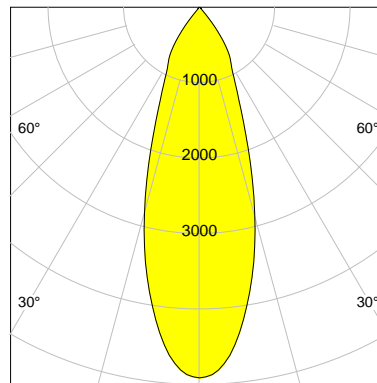

DESCRIPTION

Type	Track Spotlight
Article-number	141279L11603
Colour	white
Energy Consumption	17.1 W
Efficiency	125 lm/W
Luminous Flux	2137 lm
Current (sec)	450 mA
Protection Class	IP 20
Energy-Label	D
Cooling	Passive

LED

Color Temperature	3000K
Color Rendering	CRI 92
LES	15
Color Tolerance	3-Step McAdam
Planckian Curve	BBBL
Spectrum	Premium White G7
Photobiological safety	RG2

ELECTRICAL

Power Supply	220-240, 50-60Hz
Safety Class	2
Startup Time	< 1s
Overload- / Shortcircuit Protection	
Wiring / Adapter	3-Phase Adapter
Max Luminaires MCB	B16A 27Stück
Tracks	Global Stucchi Eutrac

Control

Control	On/Off
---------	--------

REFLECTOR

Technology	ULTRA
Material	Miro 4 Silver
FWHM	33°
FWTM	71°

I-max : 4909 cd *

UGR : 20.6 (4H/8H - 70/50/20)

H/m	D/m	E _{max} /lx/klm *
1.0	0.6	2297
2.0	1.2	574
3.0	1.8	255
4.0	2.4	144