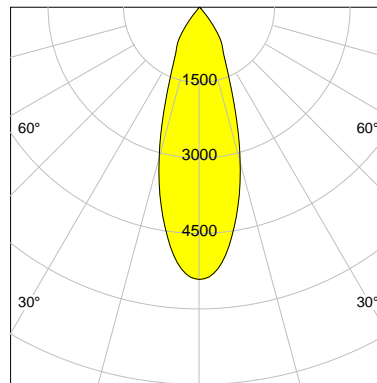

DESCRIPTION

Type	Track Spotlight
Article-number	141279L11604
Colour	white
Energy Consumption	19.1 W
Efficiency	123 lm/W
Luminous Flux	2354 lm
Current (sec)	500 mA
Protection Class	IP 20
Energy-Label	D
Cooling	Passive

LED

Color Temperature	3000K
Color Rendering	CRI 92
LES	15
Color Tolerance	3-Step McAdam
Planckian Curve	BBBL
Spectrum	Premium White G7
Photobiological safety	RG2

ELECTRICAL

Power Supply	220-240, 50-60Hz
Safety Class	2
Startup Time	< 1s
Overload- / Shortcircuit Protection	
Wiring / Adapter	3-Phase Adapter
Max Luminaires MCB	B16A 27Stück
Tracks	Global Stucchi Eutrac

Control

Control	On/Off
---------	--------

REFLECTOR

Technology	ULTRA
Material	Miro 4 Silver
FWHM	33°
FWTM	71°

I-max : 5407 cd *

UGR : 20.9 (4H/8H - 70/50/20)

H/m	D/m	E _{max} /lx/klm *
1.0	0.6	2297
2.0	1.2	574
3.0	1.8	255
4.0	2.4	144