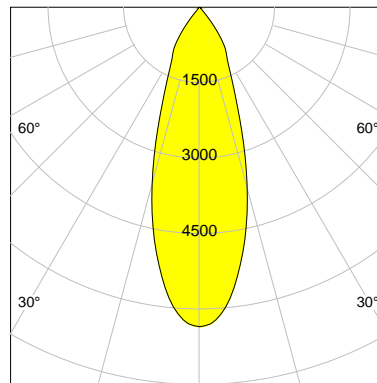

DESCRIPTION

Type	Track Spotlight
Article-number	141279L11606
Colour	white
Energy Consumption	23.2 W
Efficiency	119 lm/W
Luminous Flux	2763 lm
Current (sec)	600 mA
Protection Class	IP 20
Energy-Label	D
Cooling	Passive

LED

Color Temperature	3000K
Color Rendering	CRI 92
LES	15
Color Tolerance	3-Step McAdam
Planckian Curve	BBBL
Spectrum	Premium White G7
Photobiological safety	RG2

ELECTRICAL

Power Supply	220-240, 50-60Hz
Safety Class	2
Startup Time	< 1s
Overload- / Shortcircuit Protection	
Wiring / Adapter	3-Phase Adapter
Max Luminaires MCB	B16A 27Stück
Tracks	Global Stucchi Eutrac

Control

Control	On/Off
---------	--------

REFLECTOR

Technology	ULTRA
Material	Miro 4 Silver
FWHM	33°
FWTM	71°

I-max : 6347 cd *

UGR : 21.5 (4H/8H - 70/50/20)

H/m	D/m	E _{max} /lx/klm *
1.0	0.6	2297
2.0	1.2	574
3.0	1.8	255
4.0	2.4	144