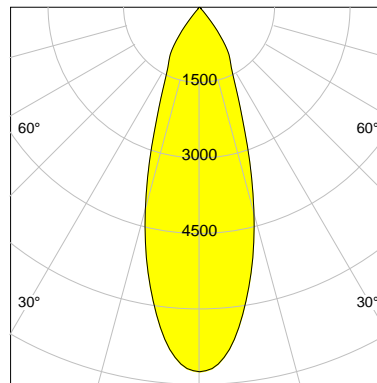

DESCRIPTION

Type	Track Spotlight
Article-number	141279L11607
Colour	white
Energy Consumption	27.4 W
Efficiency	115 lm/W
Luminous Flux	3153 lm
Current (sec)	700 mA
Protection Class	IP 20
Energy-Label	D
Cooling	Passive

LED

Color Temperature	3000K
Color Rendering	CRI 92
LES	15
Color Tolerance	3-Step McAdam
Planckian Curve	BBBL
Spectrum	Premium White G7
Photobiological safety	RG2

ELECTRICAL

Power Supply	220-240, 50-60Hz
Safety Class	2
Startup Time	< 1s
Overload- / Shortcircuit Protection	
Wiring / Adapter	3-Phase Adapter
Max Luminaires MCB	B16A 27Stück
Tracks	Global Stucchi Eutrac

Control

Control	On/Off
---------	--------

REFLECTOR

Technology	ULTRA
Material	Miro 4 Silver
FWHM	33°
FWTM	71°

I-max : 7243 cd *

UGR : 22.0 (4H/8H - 70/50/20)

H/m	D/m	E _{max} /lx/klm *
1.0	0.6	2297
2.0	1.2	574
3.0	1.8	255
4.0	2.4	144