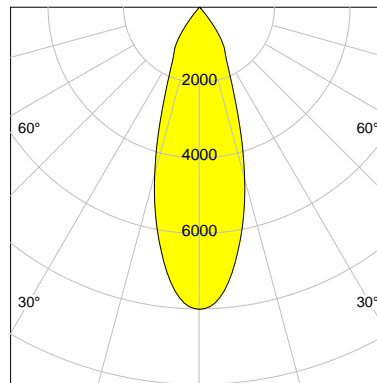

REFLECTOR

Technology	ULTRA
Material	Miro 4 Silver
FWHM	33°
FWTM	71°