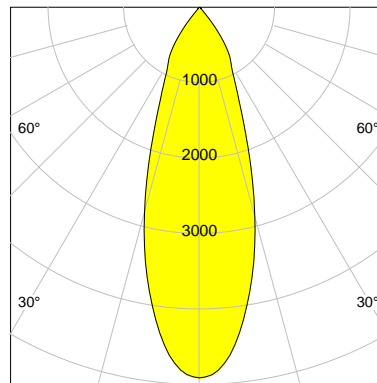

REFLECTOR

Technology	ULTRA
Material	Miro 4 Silver
FWHM	33°
FWTM	71°