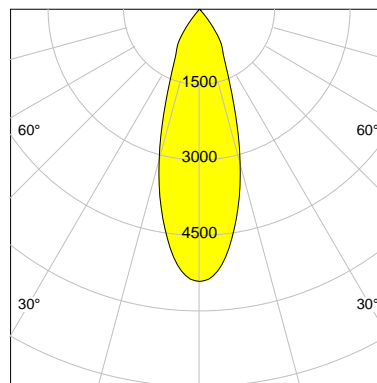

REFLECTOR

Technology	ULTRA
Material	Miro 4 Silver
FWHM	33°
FWTM	71°