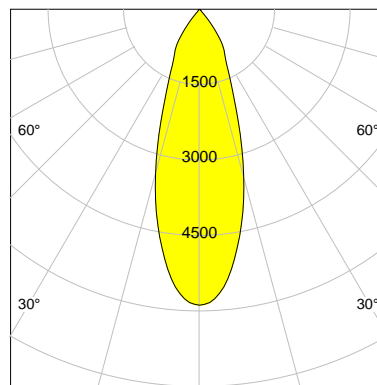

REFLECTOR

Technology	ULTRA
Material	Miro 4 Silver
FWHM	33°
FWTM	71°