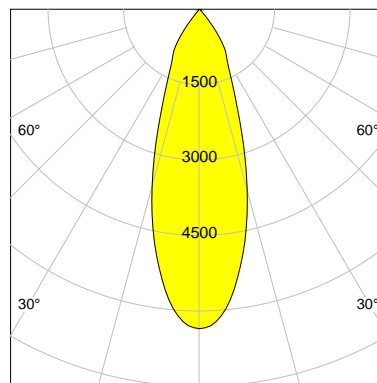

REFLECTOR

Technology	ULTRA
Material	Miro 4 Silver
FWHM	33°
FWTM	71°