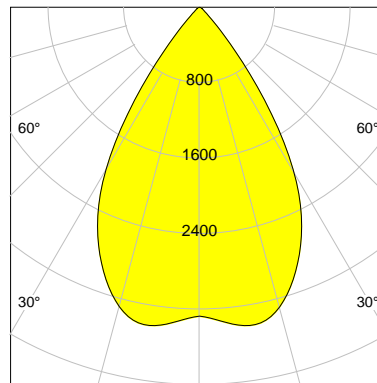

## DESCRIPTION

Type	Track Spotlight
Article-number	141279L11642
Colour	silver
Energy Consumption	27.4 W
Efficiency	124 lm/W
Luminous Flux	3400 lm
Current (sec)	700 mA
Protection Class	IP 20
Energy-Label	D
Cooling	Passive

## LED

Color Temperature	2700K
Color Rendering	CRI 90
LES	15
Color Tolerance	2-Step McAdam
Planckian Curve	BBL
Spectrum	Warm White G7 HE+
Photobiological safety	RG1

## REFLECTOR

Technology	ULTRA
Material	Miro 20 Silver
FWHM	64°
FWTM	84°

UGR : 24.4 (4H/8H - 70/50/20)

H/m	D/m	E <sub>max</sub> /lx/klm *
1.0	1.2	963
2.0	2.5	241
3.0	3.7	107
4.0	5.0	60