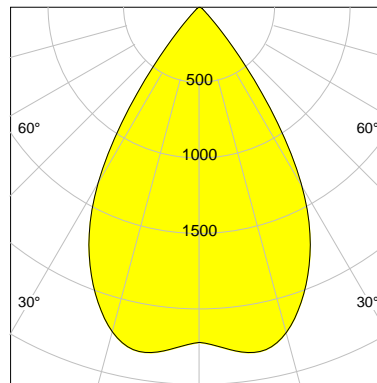

DESCRIPTION

Type	Track Spotlight
Article-number	141279L11644
Colour	black
Energy Consumption	17.1 W
Efficiency	135 lm/W
Luminous Flux	2305 lm
Current (sec)	450 mA
Protection Class	IP 20
Energy-Label	D
Cooling	Passive

LED

Color Temperature	2700K
Color Rendering	CRI 90
LES	15
Color Tolerance	2-Step McAdam
Planckian Curve	BBL
Spectrum	Warm White G7 HE+
Photobiological safety	RG1

ELECTRICAL

Power Supply	220-240, 50-60Hz
Safety Class	2
Startup Time	< 1s
Overload- / Shortcircuit Protection	
Wiring / Adapter	3-Phase Adapter
Max Luminaires MCB	B16A 27 pcs
Tracks	Global Stucchi Eutrac

Control

Control	On/Off
---------	--------

REFLECTOR

Technology	ULTRA
Material	Miro 20 Silver
FWHM	64°
FWTM	84°

I-max : 2314 cd *

UGR : 23.0 (4H/8H - 70/50/20)

H/m	D/m	E _{max} /lx/klm *
1.0	1.2	963
2.0	2.5	241
3.0	3.7	107
4.0	5.0	60