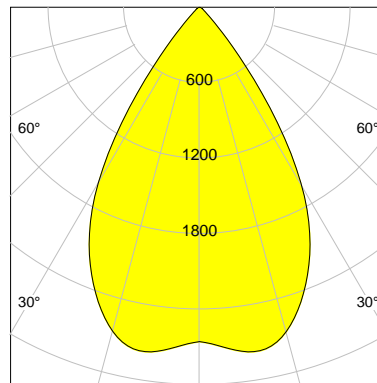

DESCRIPTION

Type	Track Spotlight
Article-number	141279L11646
Colour	black
Energy Consumption	21.1 W
Efficiency	131 lm/W
Luminous Flux	2760 lm
Current (sec)	550 mA
Protection Class	IP 20
Energy-Label	D
Cooling	Passive

LED

Color Temperature	2700K
Color Rendering	CRI 90
LES	15
Color Tolerance	2-Step McAdam
Planckian Curve	BBL
Spectrum	Warm White G7 HE+
Photobiological safety	RG1

ELECTRICAL

Power Supply	220-240, 50-60Hz
Safety Class	2
Startup Time	< 1s
Overload- / Shortcircuit Protection	
Wiring / Adapter	3-Phase Adapter
Max Luminaires MCB	B16A 27 pcs
Tracks	Global Stucchi Eutrac

Control

Control	On/Off
---------	--------

REFLECTOR

Technology	ULTRA
Material	Miro 20 Silver
FWHM	64°
FWTM	84°

I-max : 2771 cd *

UGR : 23.7 (4H/8H - 70/50/20)

H/m	D/m	E _{max} /lx/klm *
1.0	1.2	963
2.0	2.5	241
3.0	3.7	107
4.0	5.0	60