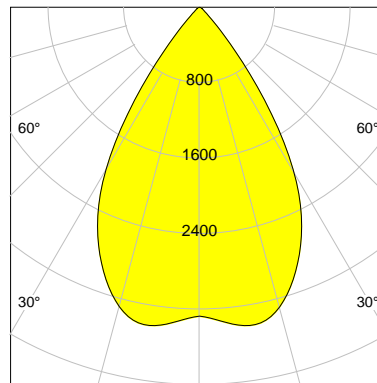

DESCRIPTION

Type	Track Spotlight
Article-number	141279L11648
Colour	black
Energy Consumption	27.4 W
Efficiency	124 lm/W
Luminous Flux	3400 lm
Current (sec)	700 mA
Protection Class	IP 20
Energy-Label	D
Cooling	Passive

LED

Color Temperature	2700K
Color Rendering	CRI 90
LES	15
Color Tolerance	2-Step McAdam
Planckian Curve	BBL
Spectrum	Warm White G7 HE+
Photobiological safety	RG1

ELECTRICAL

Power Supply	220-240, 50-60Hz
Safety Class	2
Startup Time	< 1s
Overload- / Shortcircuit Protection	
Wiring / Adapter	3-Phase Adapter
Max Luminaires MCB	B16A 27 pcs
Tracks	Global Stucchi Eutrac

Control

Control	On/Off
---------	--------

REFLECTOR

Technology	ULTRA
Material	Miro 20 Silver
FWHM	64°
FWTM	84°

UGR : 24.4 (4H/8H - 70/50/20)

H/m	D/m	E _{max} /lx/klm *
1.0	1.2	963
2.0	2.5	241
3.0	3.7	107
4.0	5.0	60