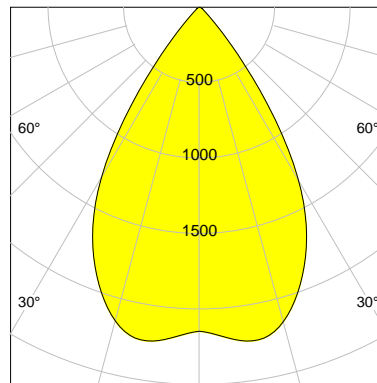

DESCRIPTION

Type	Track Spotlight
Article-number	141279L11651
Colour	white
Energy Consumption	19.1 W
Efficiency	117 lm/W
Luminous Flux	2228 lm
Current (sec)	500 mA
Protection Class	IP 20
Energy-Label	D
Cooling	Passive

LED

Color Temperature	3000K
Color Rendering	CRI 92
LES	15
Color Tolerance	3-Step McAdam
Planckian Curve	BBBL
Spectrum	Premium White G7
Photobiological safety	RG2

ELECTRICAL

Power Supply	220-240, 50-60Hz
Safety Class	2
Startup Time	< 1s
Overload- / Shortcircuit Protection	
Wiring / Adapter	3-Phase Adapter
Max Luminaires MCB	B16A 27 pcs
Tracks	Global Stucchi Eutrac

Control

Control	On/Off
---------	--------

REFLECTOR

Technology	ULTRA
Material	Miro 20 Silver
FWHM	64°
FWTM	84°

I-max : 2237 cd *

UGR : 22.9 (4H/8H - 70/50/20)

H/m	D/m	E _{max} /lx/klm *
1.0	1.2	963
2.0	2.5	241
3.0	3.7	107
4.0	5.0	60