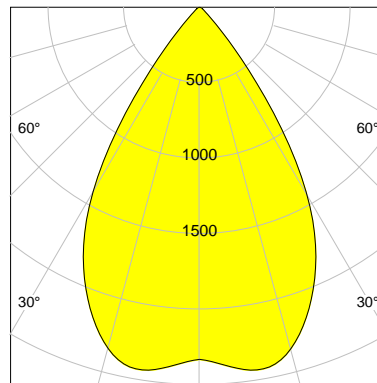

DESCRIPTION

Type	Track Spotlight
Article-number	141279L11652
Colour	white
Energy Consumption	21.1 W
Efficiency	115 lm/W
Luminous Flux	2422 lm
Current (sec)	550 mA
Protection Class	IP 20
Energy-Label	D
Cooling	Passive

LED

Color Temperature	3000K
Color Rendering	CRI 92
LES	15
Color Tolerance	3-Step McAdam
Planckian Curve	BBBL
Spectrum	Premium White G7
Photobiological safety	RG2

ELECTRICAL

Power Supply	220-240, 50-60Hz
Safety Class	2
Startup Time	< 1s
Overload- / Shortcircuit Protection	
Wiring / Adapter	3-Phase Adapter
Max Luminaires MCB	B16A 27 pcs
Tracks	Global Stucchi Eutrac

Control

Control	On/Off
---------	--------

REFLECTOR

Technology	ULTRA
Material	Miro 20 Silver
FWHM	64°
FWTM	84°

I-max : 2432 cd *

UGR : 23.2 (4H/8H - 70/50/20)

H/m	D/m	E _{max} /lx/klm *
1.0	1.2	963
2.0	2.5	241
3.0	3.7	107
4.0	5.0	60