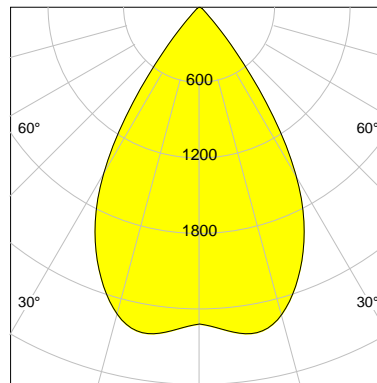

DESCRIPTION

Type	Track Spotlight
Article-number	141279L11653
Colour	white
Energy Consumption	23.2 W
Efficiency	113 lm/W
Luminous Flux	2615 lm
Current (sec)	600 mA
Protection Class	IP 20
Energy-Label	E
Cooling	Passive

LED

Color Temperature	3000K
Color Rendering	CRI 92
LES	15
Color Tolerance	3-Step McAdam
Planckian Curve	BBBL
Spectrum	Premium White G7
Photobiological safety	RG2

ELECTRICAL

Power Supply	220-240, 50-60Hz
Safety Class	2
Startup Time	< 1s
Overload- / Shortcircuit Protection	
Wiring / Adapter	3-Phase Adapter
Max Luminaires MCB	B16A 27 pcs
Tracks	Global Stucchi Eutrac

Control

Control	On/Off
---------	--------

REFLECTOR

Technology	ULTRA
Material	Miro 20 Silver
FWHM	64°
FWTM	84°

I-max : 2626 cd *

UGR : 23.5 (4H/8H - 70/50/20)

H/m	D/m	E _{max} /lx/klm *
1.0	1.2	963
2.0	2.5	241
3.0	3.7	107
4.0	5.0	60