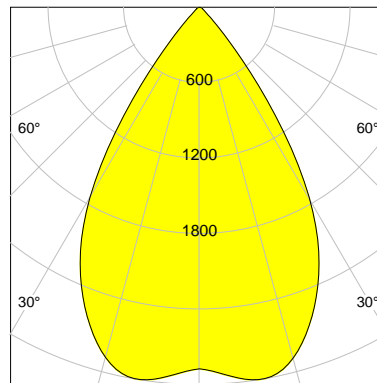

DESCRIPTION

Type	Track Spotlight
Article-number	141279L11654
Colour	white
Energy Consumption	27.4 W
Efficiency	109 lm/W
Luminous Flux	2984 lm
Current (sec)	700 mA
Protection Class	IP 20
Energy-Label	E
Cooling	Passive

LED

Color Temperature	3000K
Color Rendering	CRI 92
LES	15
Color Tolerance	3-Step McAdam
Planckian Curve	BBBL
Spectrum	Premium White G7
Photobiological safety	RG2

ELECTRICAL

Power Supply	220-240, 50-60Hz
Safety Class	2
Startup Time	< 1s
Overload- / Shortcircuit Protection	
Wiring / Adapter	3-Phase Adapter
Max Luminaires MCB	B16A 27 pcs
Tracks	Global Stucchi Eutrac

Control

Control	On/Off
---------	--------

REFLECTOR

Technology	ULTRA
Material	Miro 20 Silver
FWHM	64°
FWTM	84°

I-max : 2996 cd *

UGR : 23.9 (4H/8H - 70/50/20)

H/m	D/m	E _{max} /lx/klm *
1.0	1.2	963
2.0	2.5	241
3.0	3.7	107
4.0	5.0	60