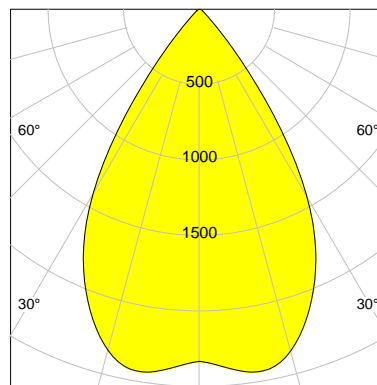

REFLECTOR

Technology	ULTRA
Material	Miro 20 Silver
FWHM	64°
FWTM	84°