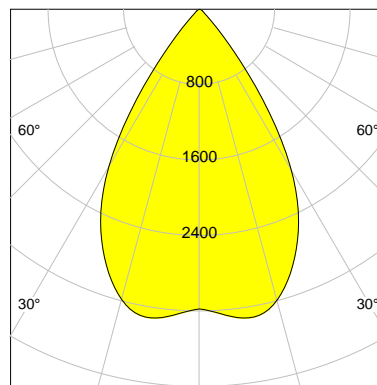

REFLECTOR

Technology	ULTRA
Material	Miro 20 Silver
FWHM	64°
FWTM	84°