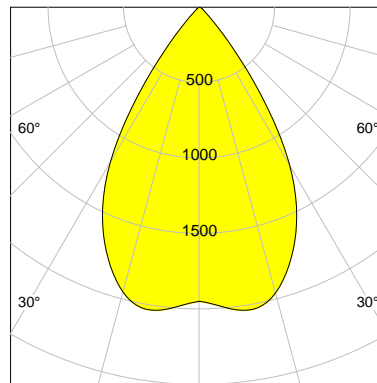

REFLECTOR

Technology	ULTRA
Material	Miro 20 Silver
FWHM	64°
FWTM	84°