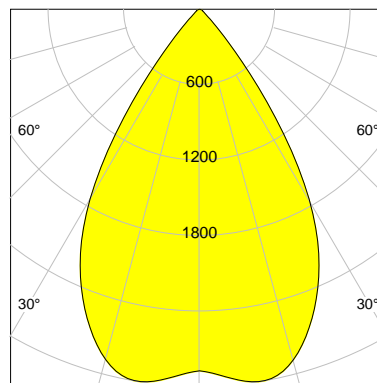

REFLECTOR

Technology	ULTRA
Material	Miro 20 Silver
FWHM	64°
FWTM	84°