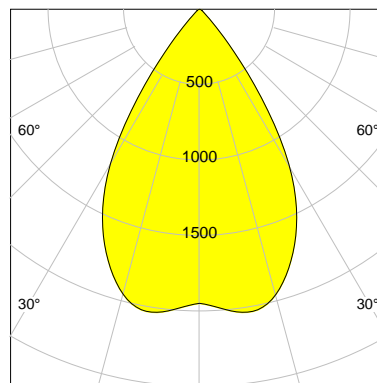

REFLECTOR

Technology	ULTRA
Material	Miro 20 Silver
FWHM	64°
FWTM	84°