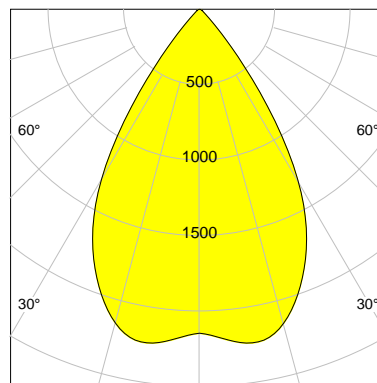

REFLECTOR

Technology	ULTRA
Material	Miro 20 Silver
FWHM	64°
FWTM	84°