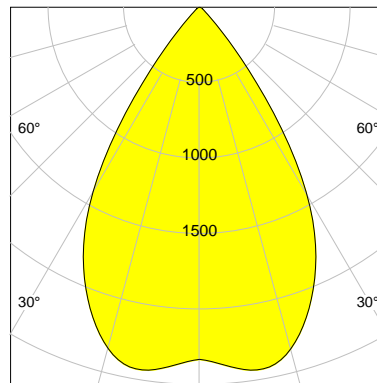

REFLECTOR

Technology	ULTRA
Material	Miro 20 Silver
FWHM	64°
FWTM	84°