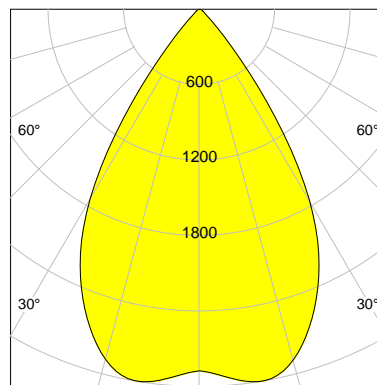

REFLECTOR

Technology	ULTRA
Material	Miro 20 Silver
FWHM	64°
FWTM	84°