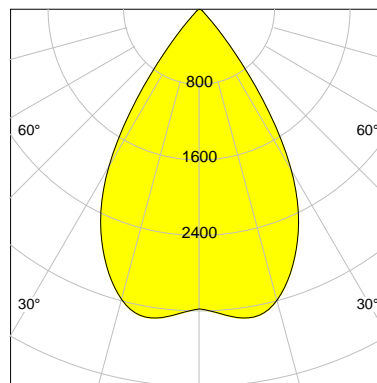

REFLECTOR

Technology	ULTRA
Material	Miro 20 Silver
FWHM	64°
FWTM	84°