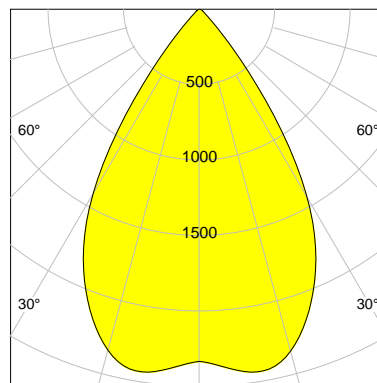

REFLECTOR

Technology	ULTRA
Material	Miro 20 Silver
FWHM	64°
FWTM	84°