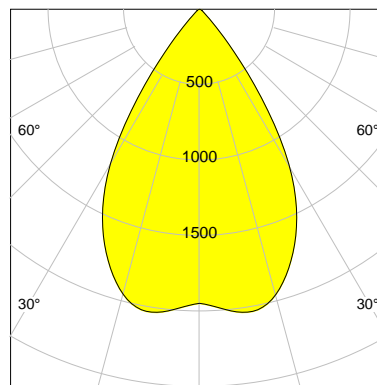

## LED

Color Temperature	3000K
Color Rendering	CRI 92
LES	15
Color Tolerance	3-Step McAdam
Planckian Curve	BBBL
Spectrum	Premium White G7
Photobiological safety	RG2

## REFLECTOR

Technology	ULTRA
Material	Miro 20 Silver
FWHM	64°
FWTM	84°

UGR : 22.6 (4H/8H - 70/50/20)

H/m	D/m	E <sub>max</sub> /lx/klm *
1.0	1.2	963
2.0	2.5	241
3.0	3.7	107
4.0	5.0	60