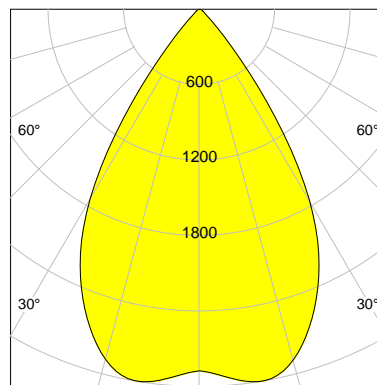

DESCRIPTION

Type	Track Spotlight
Article-number	141279L11696
Colour	silver
Energy Consumption	27.4 W
Efficiency	109 lm/W
Luminous Flux	2984 lm
Current (sec)	700 mA
Protection Class	IP 20
Energy-Label	E
Cooling	Passive

LED

Color Temperature	3000K
Color Rendering	CRI 92
LES	15
Color Tolerance	3-Step McAdam
Planckian Curve	BBBL
Spectrum	Premium White G7
Photobiological safety	RG2

ELECTRICAL

Power Supply	220-240, 50-60Hz
Safety Class	2
Startup Time	< 1s
Overload- / Shortcircuit Protection	
Wiring / Adapter	3-Phase Adapter
Max Luminaires MCB	B16A 27 pcs
Tracks	Global Stucchi Eutrac

Control

Control	On/Off
---------	--------

REFLECTOR

Technology	ULTRA
Material	Miro 20 Silver
FWHM	64°
FWTM	84°

I-max : 2996 cd *

UGR : 23.9 (4H/8H - 70/50/20)

H/m	D/m	E _{max} /lx/klm *
1.0	1.2	963
2.0	2.5	241
3.0	3.7	107
4.0	5.0	60