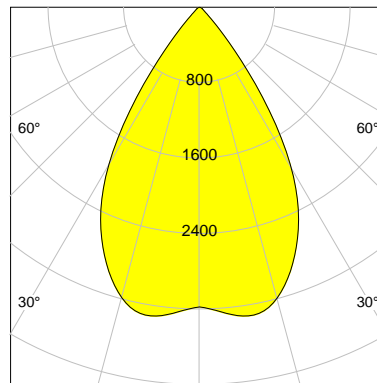

DESCRIPTION

Type	Track Spotlight
Article-number	141279L11697
Colour	silver
Energy Consumption	31.8 W
Efficiency	104 lm/W
Luminous Flux	3298 lm
Current (sec)	800 mA
Protection Class	IP 20
Energy-Label	E
Cooling	Passive

LED

Color Temperature	3000K
Color Rendering	CRI 92
LES	15
Color Tolerance	3-Step McAdam
Planckian Curve	BBBL
Spectrum	Premium White G7
Photobiological safety	RG2

ELECTRICAL

Power Supply	220-240, 50-60Hz
Safety Class	2
Startup Time	< 1s
Overload- / Shortcircuit Protection	
Wiring / Adapter	3-Phase Adapter
Max Luminaires MCB	B16A 27 pcs
Tracks	Global Stucchi Eutrac

Control

Control	On/Off
---------	--------

REFLECTOR

Technology	ULTRA
Material	Miro 20 Silver
FWHM	64°
FWTM	84°

I-max : 3311 cd *

UGR : 24.3 (4H/8H - 70/50/20)

H/m	D/m	E _{max} /lx/klm *
1.0	1.2	963
2.0	2.5	241
3.0	3.7	107
4.0	5.0	60