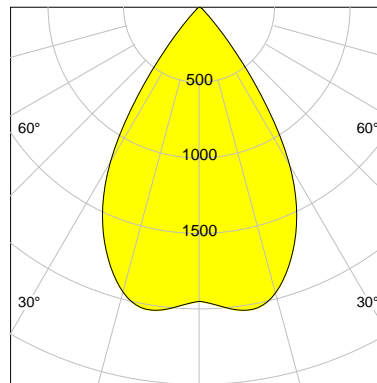

DESCRIPTION

Type	Track Spotlight
Article-number	141279L11698
Colour	black
Energy Consumption	17.1 W
Efficiency	118 lm/W
Luminous Flux	2023 lm
Current (sec)	450 mA
Protection Class	IP 20
Energy-Label	D
Cooling	Passive

LED

Color Temperature	3000K
Color Rendering	CRI 92
LES	15
Color Tolerance	3-Step McAdam
Planckian Curve	BBBL
Spectrum	Premium White G7
Photobiological safety	RG2

ELECTRICAL

Power Supply	220-240, 50-60Hz
Safety Class	2
Startup Time	< 1s
Overload- / Shortcircuit Protection	
Wiring / Adapter	3-Phase Adapter
Max Luminaires MCB	B16A 27 pcs
Tracks	Global Stucchi Eutrac

Control

Control	On/Off
---------	--------

REFLECTOR

Technology	ULTRA
Material	Miro 20 Silver
FWHM	64°
FWTM	84°

I-max : 2031 cd *

UGR : 22.6 (4H/8H - 70/50/20)

H/m	D/m	E _{max} /lx/klm *
1.0	1.2	963
2.0	2.5	241
3.0	3.7	107
4.0	5.0	60