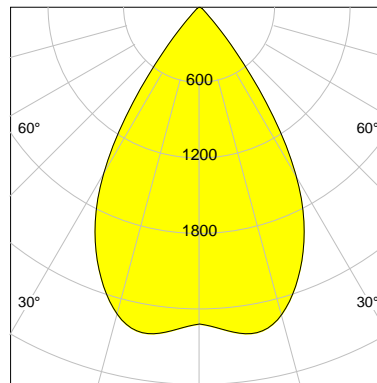

DESCRIPTION

Type	Track Spotlight
Article-number	141279L11701
Colour	black
Energy Consumption	23.2 W
Efficiency	113 lm/W
Luminous Flux	2615 lm
Current (sec)	600 mA
Protection Class	IP 20
Energy-Label	E
Cooling	Passive

LED

Color Temperature	3000K
Color Rendering	CRI 92
LES	15
Color Tolerance	3-Step McAdam
Planckian Curve	BBBL
Spectrum	Premium White G7
Photobiological safety	RG2

ELECTRICAL

Power Supply	220-240, 50-60Hz
Safety Class	2
Startup Time	< 1s
Overload- / Shortcircuit Protection	
Wiring / Adapter	3-Phase Adapter
Max Luminaires MCB	B16A 27 pcs
Tracks	Global Stucchi Eutrac

Control

Control	On/Off
---------	--------

REFLECTOR

Technology	ULTRA
Material	Miro 20 Silver
FWHM	64°
FWTM	84°

I-max : 2626 cd *

UGR : 23.5 (4H/8H - 70/50/20)

H/m	D/m	E _{max} /lx/klm *
1.0	1.2	963
2.0	2.5	241
3.0	3.7	107
4.0	5.0	60