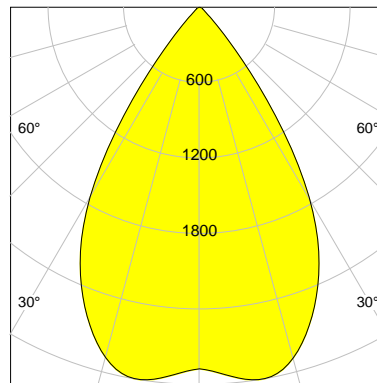

REFLECTOR

Technology	ULTRA
Material	Miro 20 Silver
FWHM	64°
FWTM	84°