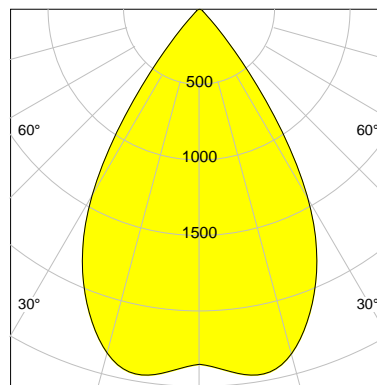

DESCRIPTION

Type	Track Spotlight
Article-number	141279L11704
Colour	white
Energy Consumption	17.1 W
Efficiency	143 lm/W
Luminous Flux	2442 lm
Current (sec)	450 mA
Protection Class	IP 20
Energy-Label	C
Cooling	Passive

LED

Color Temperature	3000K
Color Rendering	CRI 90
LES	15
Color Tolerance	2-Step McAdam
Planckian Curve	BBBL
Spectrum	Premium White G7 HE+
Photobiological safety	RG1

ELECTRICAL

Power Supply	220-240, 50-60Hz
Safety Class	2
Startup Time	< 1s
Overload- / Shortcircuit Protection	
Wiring / Adapter	3-Phase Adapter
Max Luminaires MCB	B16A 27 pcs
Tracks	Global Stucchi Eutrac

Control

Control	On/Off
---------	--------

REFLECTOR

Technology	ULTRA
Material	Miro 20 Silver
FWHM	64°
FWTM	84°

I-max : 2452 cd *

UGR : 23.2 (4H/8H - 70/50/20)

H/m	D/m	E _{max} /lx/klm *
1.0	1.2	963
2.0	2.5	241
3.0	3.7	107
4.0	5.0	60