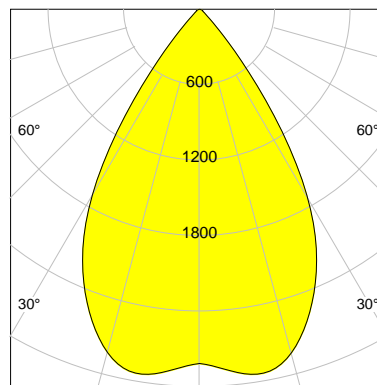

DESCRIPTION

Type	Track Spotlight
Article-number	141279L11706
Colour	white
Energy Consumption	21.1 W
Efficiency	138 lm/W
Luminous Flux	2924 lm
Current (sec)	550 mA
Protection Class	IP 20
Energy-Label	C
Cooling	Passive

LED

Color Temperature	3000K
Color Rendering	CRI 90
LES	15
Color Tolerance	2-Step McAdam
Planckian Curve	BBBL
Spectrum	Premium White G7 HE+
Photobiological safety	RG1

ELECTRICAL

Power Supply	220-240, 50-60Hz
Safety Class	2
Startup Time	< 1s
Overload- / Shortcircuit Protection	
Wiring / Adapter	3-Phase Adapter
Max Luminaires MCB	B16A 27 pcs
Tracks	Global Stucchi Eutrac

Control

Control	On/Off
---------	--------

REFLECTOR

Technology	ULTRA
Material	Miro 20 Silver
FWHM	64°
FWTM	84°

I-max : 2936 cd *

UGR : 23.9 (4H/8H - 70/50/20)

H/m	D/m	E _{max} /lx/klm *
1.0	1.2	963
2.0	2.5	241
3.0	3.7	107
4.0	5.0	60