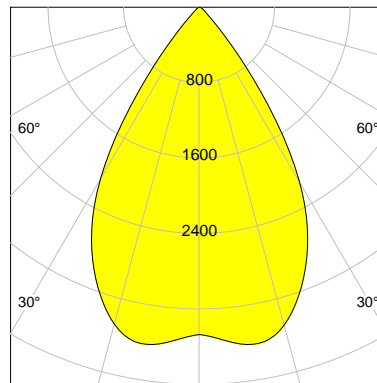

DESCRIPTION

Type	Track Spotlight
Article-number	141279L11708
Colour	white
Energy Consumption	27.4 W
Efficiency	131 lm/W
Luminous Flux	3602 lm
Current (sec)	700 mA
Protection Class	IP 20
Energy-Label	D
Cooling	Passive

LED

Color Temperature	3000K
Color Rendering	CRI 90
LES	15
Color Tolerance	2-Step McAdam
Planckian Curve	BBBL
Spectrum	Premium White G7 HE+
Photobiological safety	RG1

ELECTRICAL

Power Supply	220-240, 50-60Hz
Safety Class	2
Startup Time	< 1s
Overload- / Shortcircuit Protection	
Wiring / Adapter	3-Phase Adapter
Max Luminaires MCB	B16A 27 pcs
Tracks	Global Stucchi Eutrac

Control

Control	On/Off
---------	--------

REFLECTOR

Technology	ULTRA
Material	Miro 20 Silver
FWHM	64°
FWTM	84°

I-max : 3617 cd *

UGR : 24.6 (4H/8H - 70/50/20)

H/m	D/m	E _{max} /lx/klm *
1.0	1.2	963
2.0	2.5	241
3.0	3.7	107
4.0	5.0	60