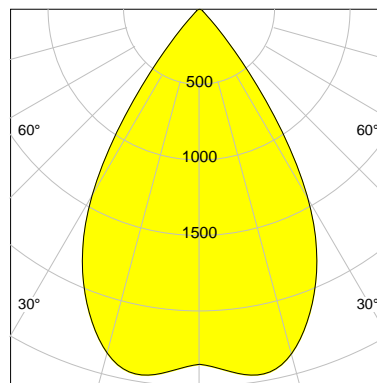

REFLECTOR

Technology	ULTRA
Material	Miro 20 Silver
FWHM	64°
FWTM	84°