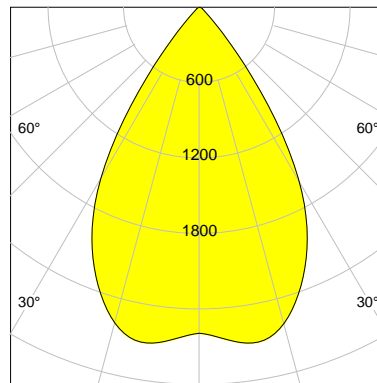

REFLECTOR

Technology	ULTRA
Material	Miro 20 Silver
FWHM	64°
FWTM	84°